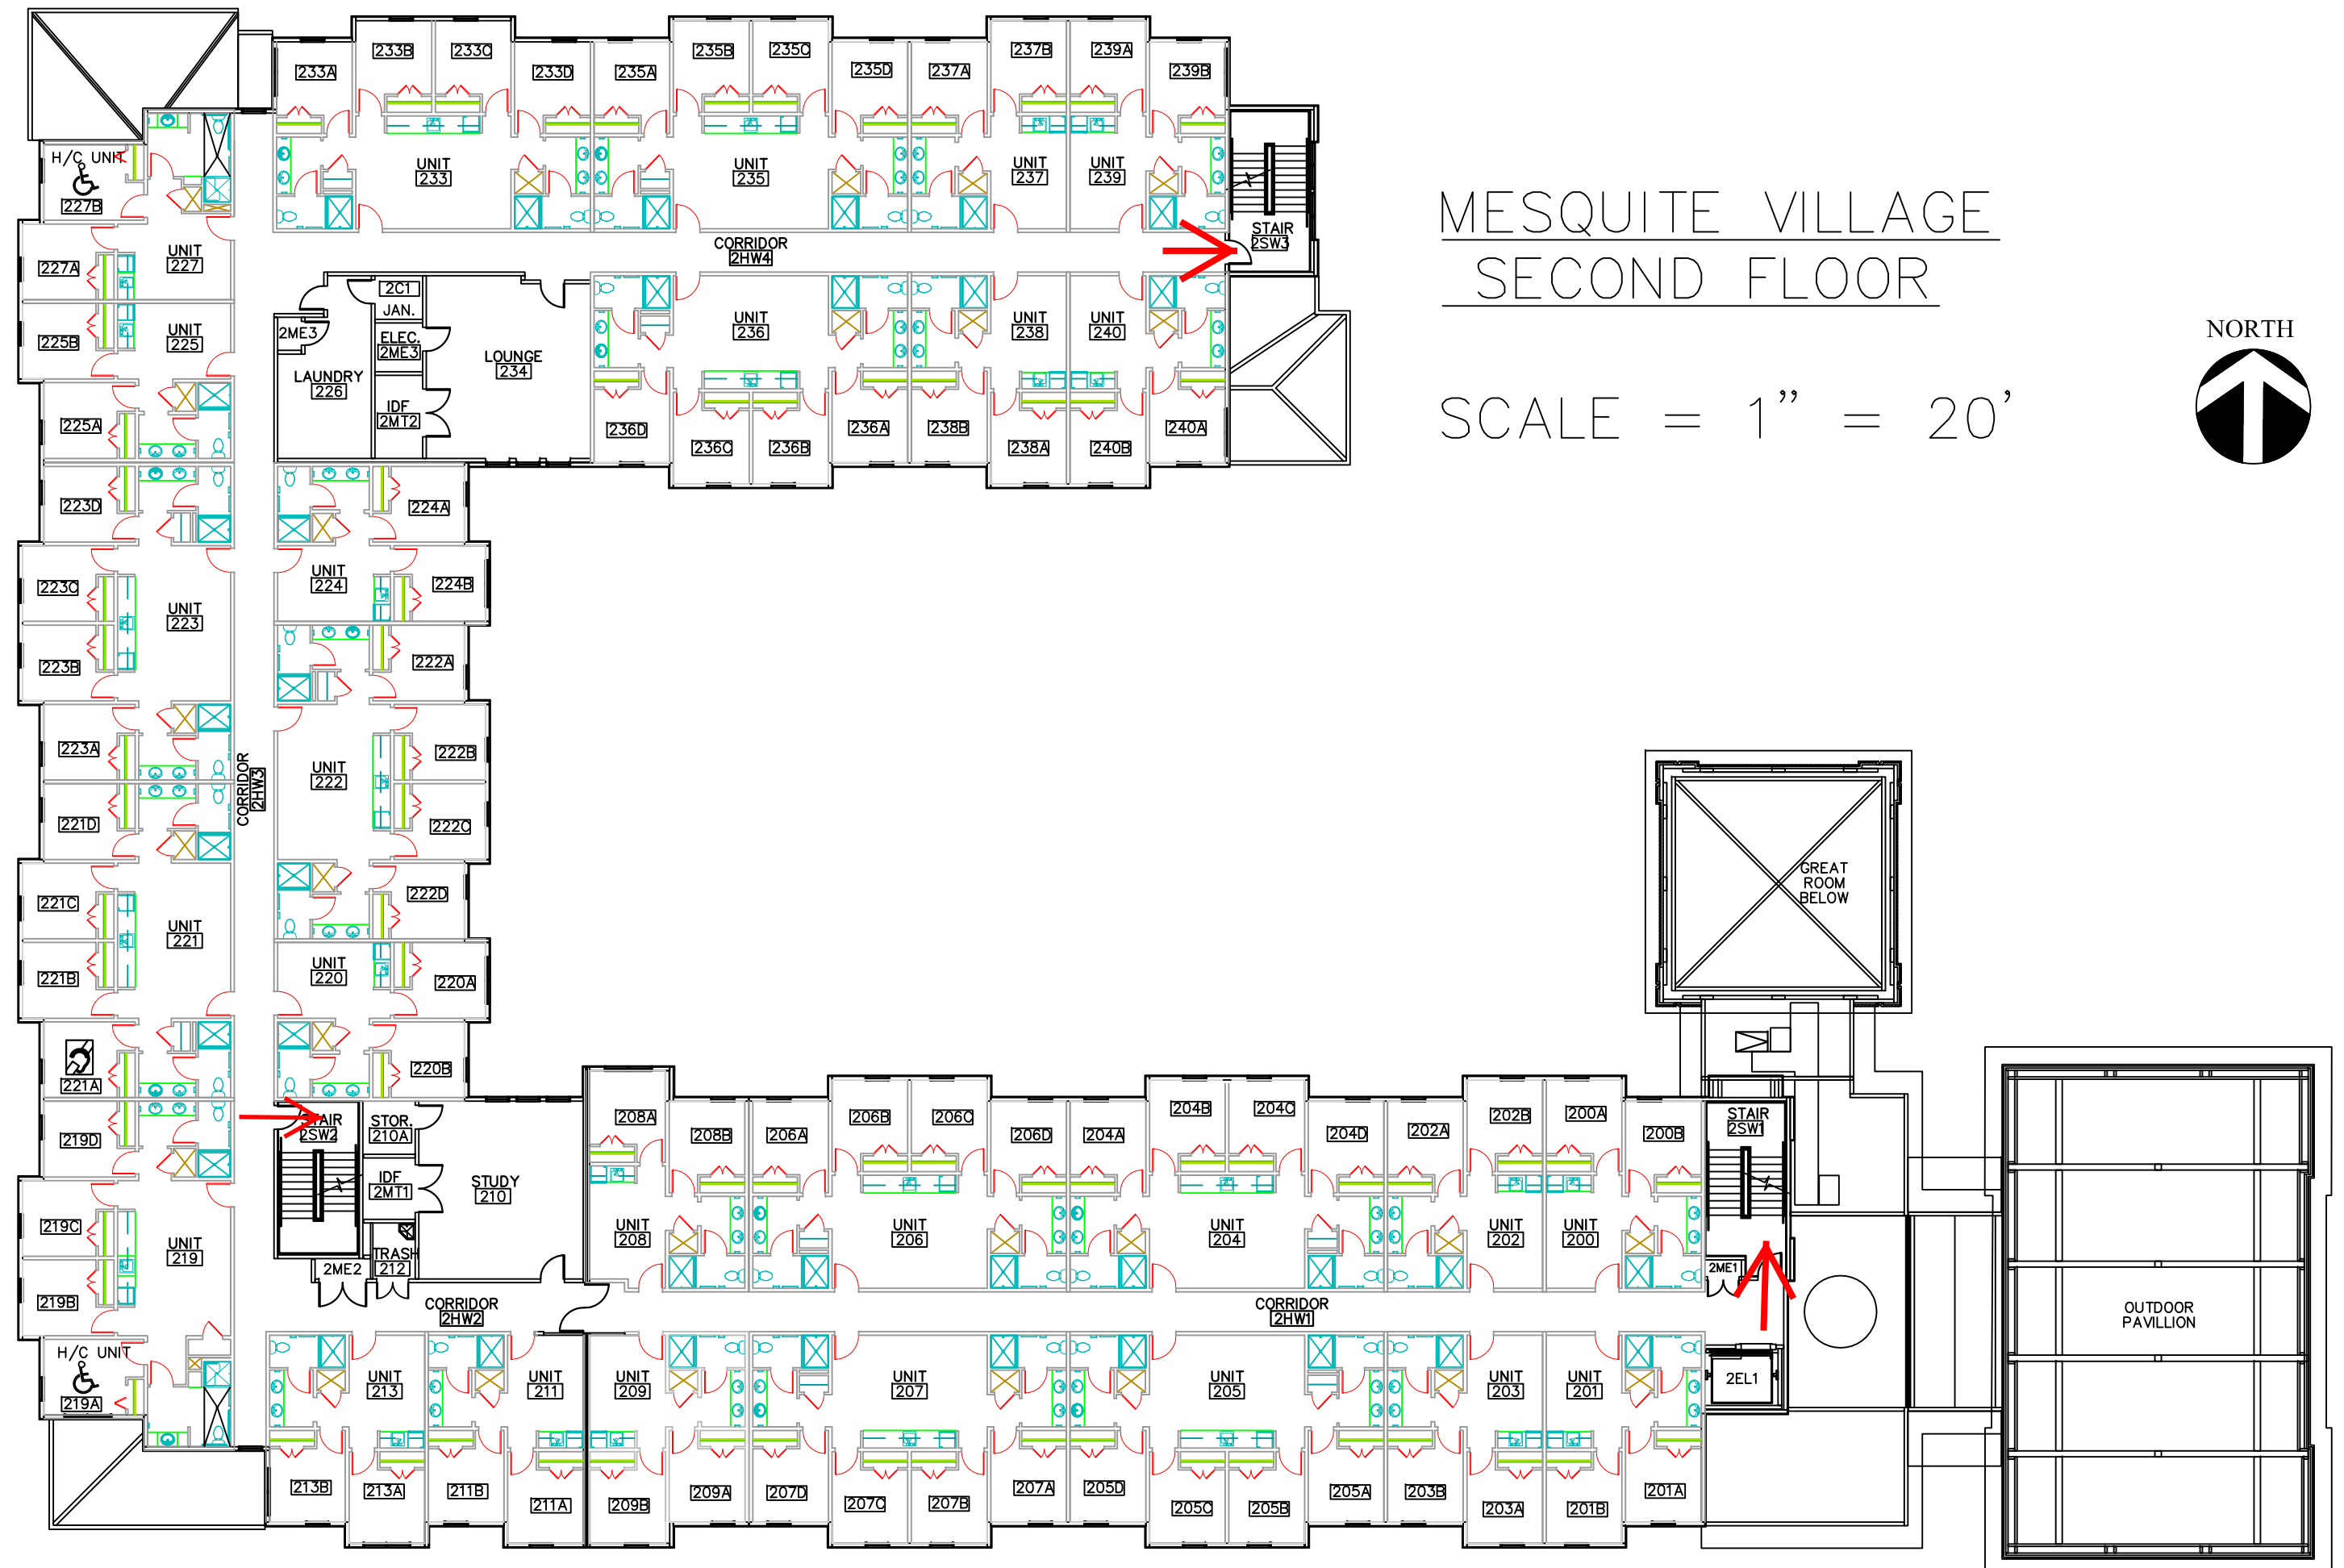

MESQUITE VILLAGE
FIRST FLOOR

SCALE = 1" = 20'

MESQUITE VILLAGE SECOND FLOOR

SCALE = 1" = 20'

STUDENT HOUSING PHASE II
THIRD FLOOR

SCALE = 1" = 20'