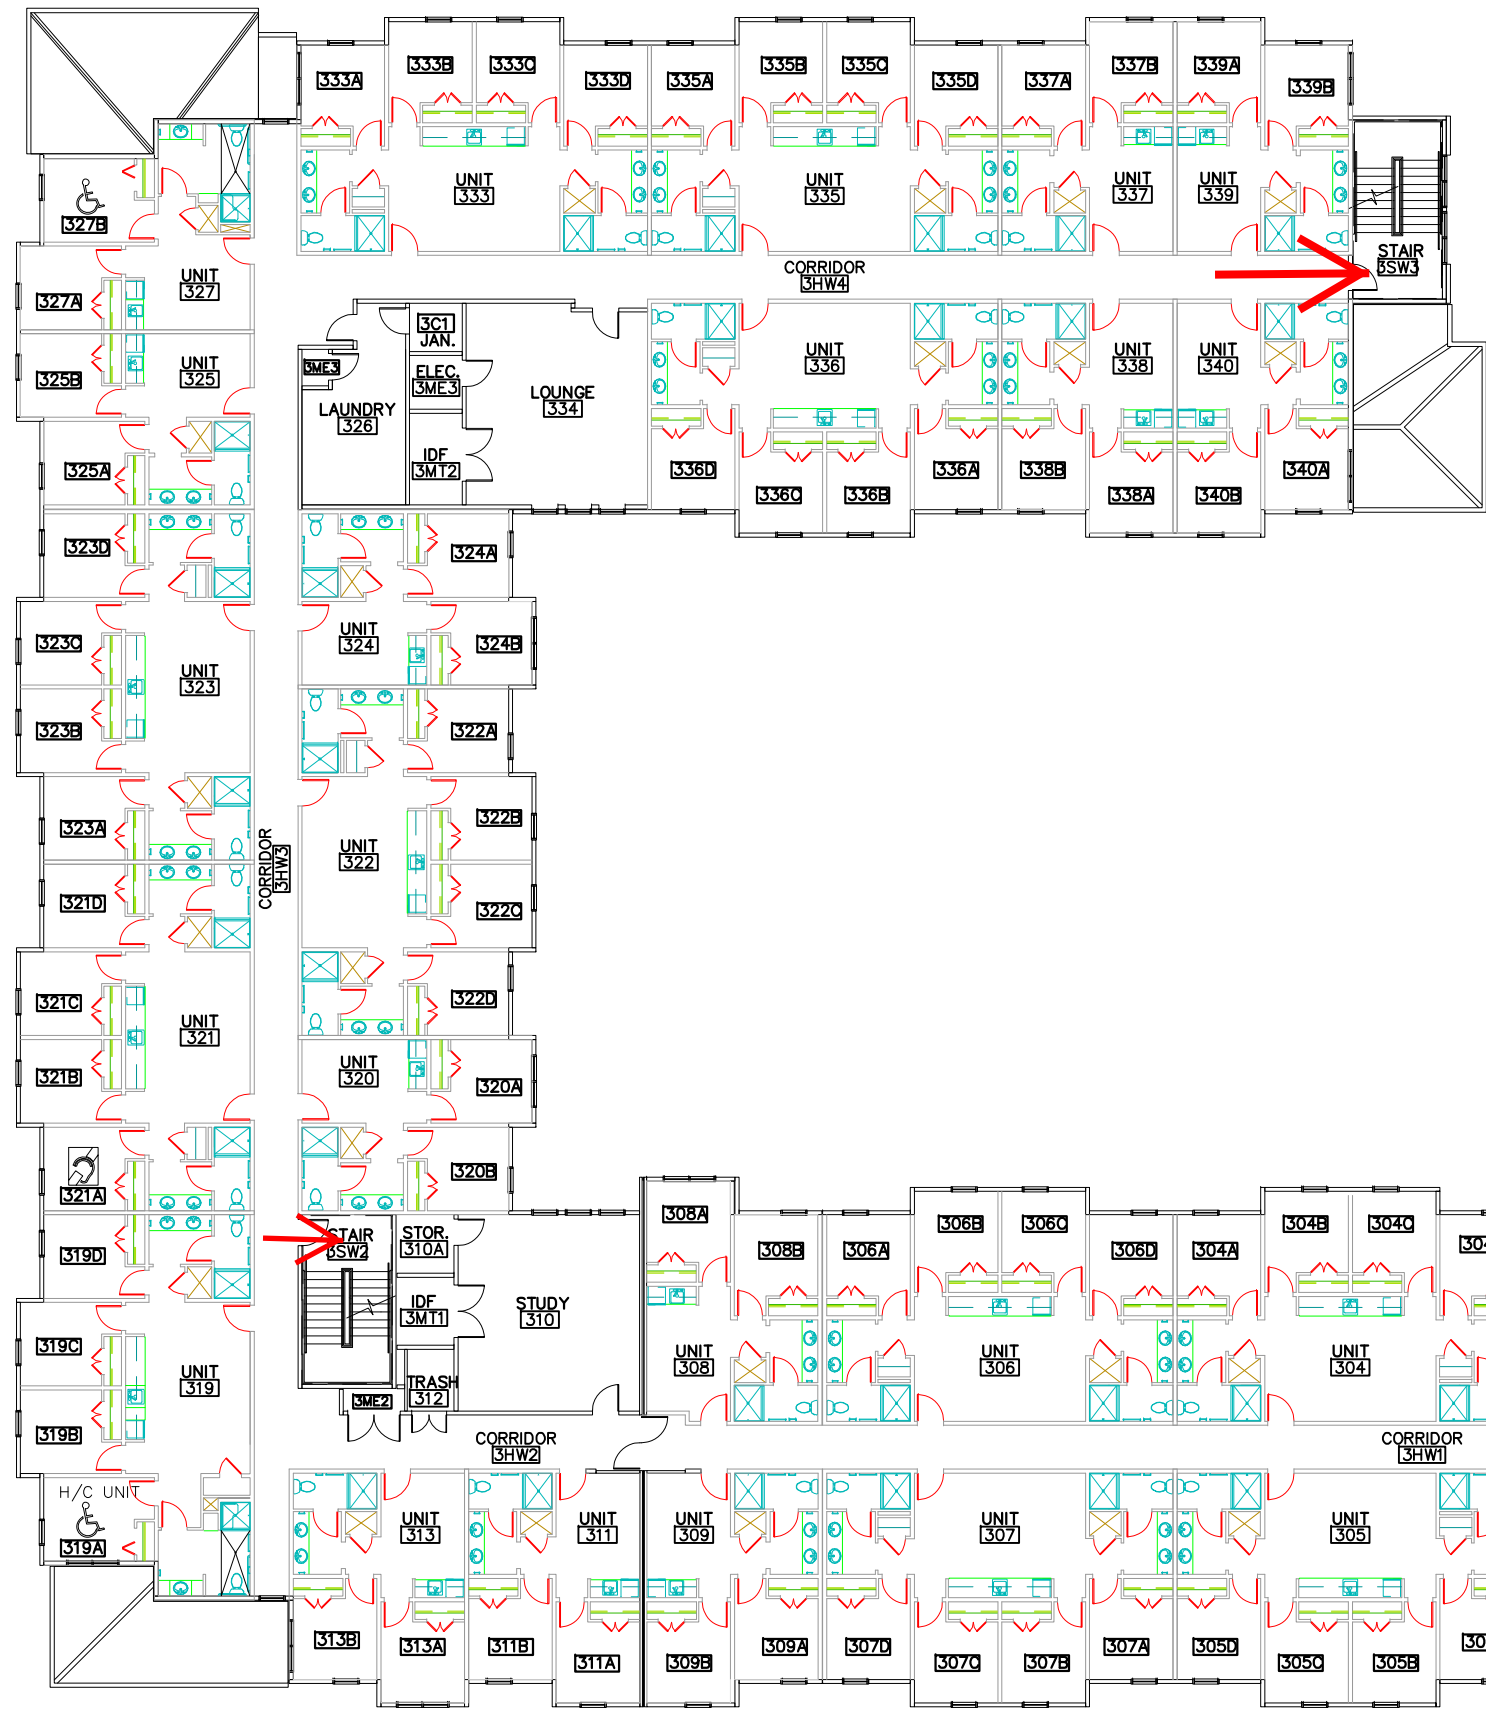

MESQUITE VILLAGE
FIRST FLOOR

SCALE = 1" = 20'

MESQUITE VILLAGE SECOND FLOOR

SCALE = 1" = 20'

STUDENT HOUSING PHASE II
THIRD FLOOR

SCALE = 1" = 20'