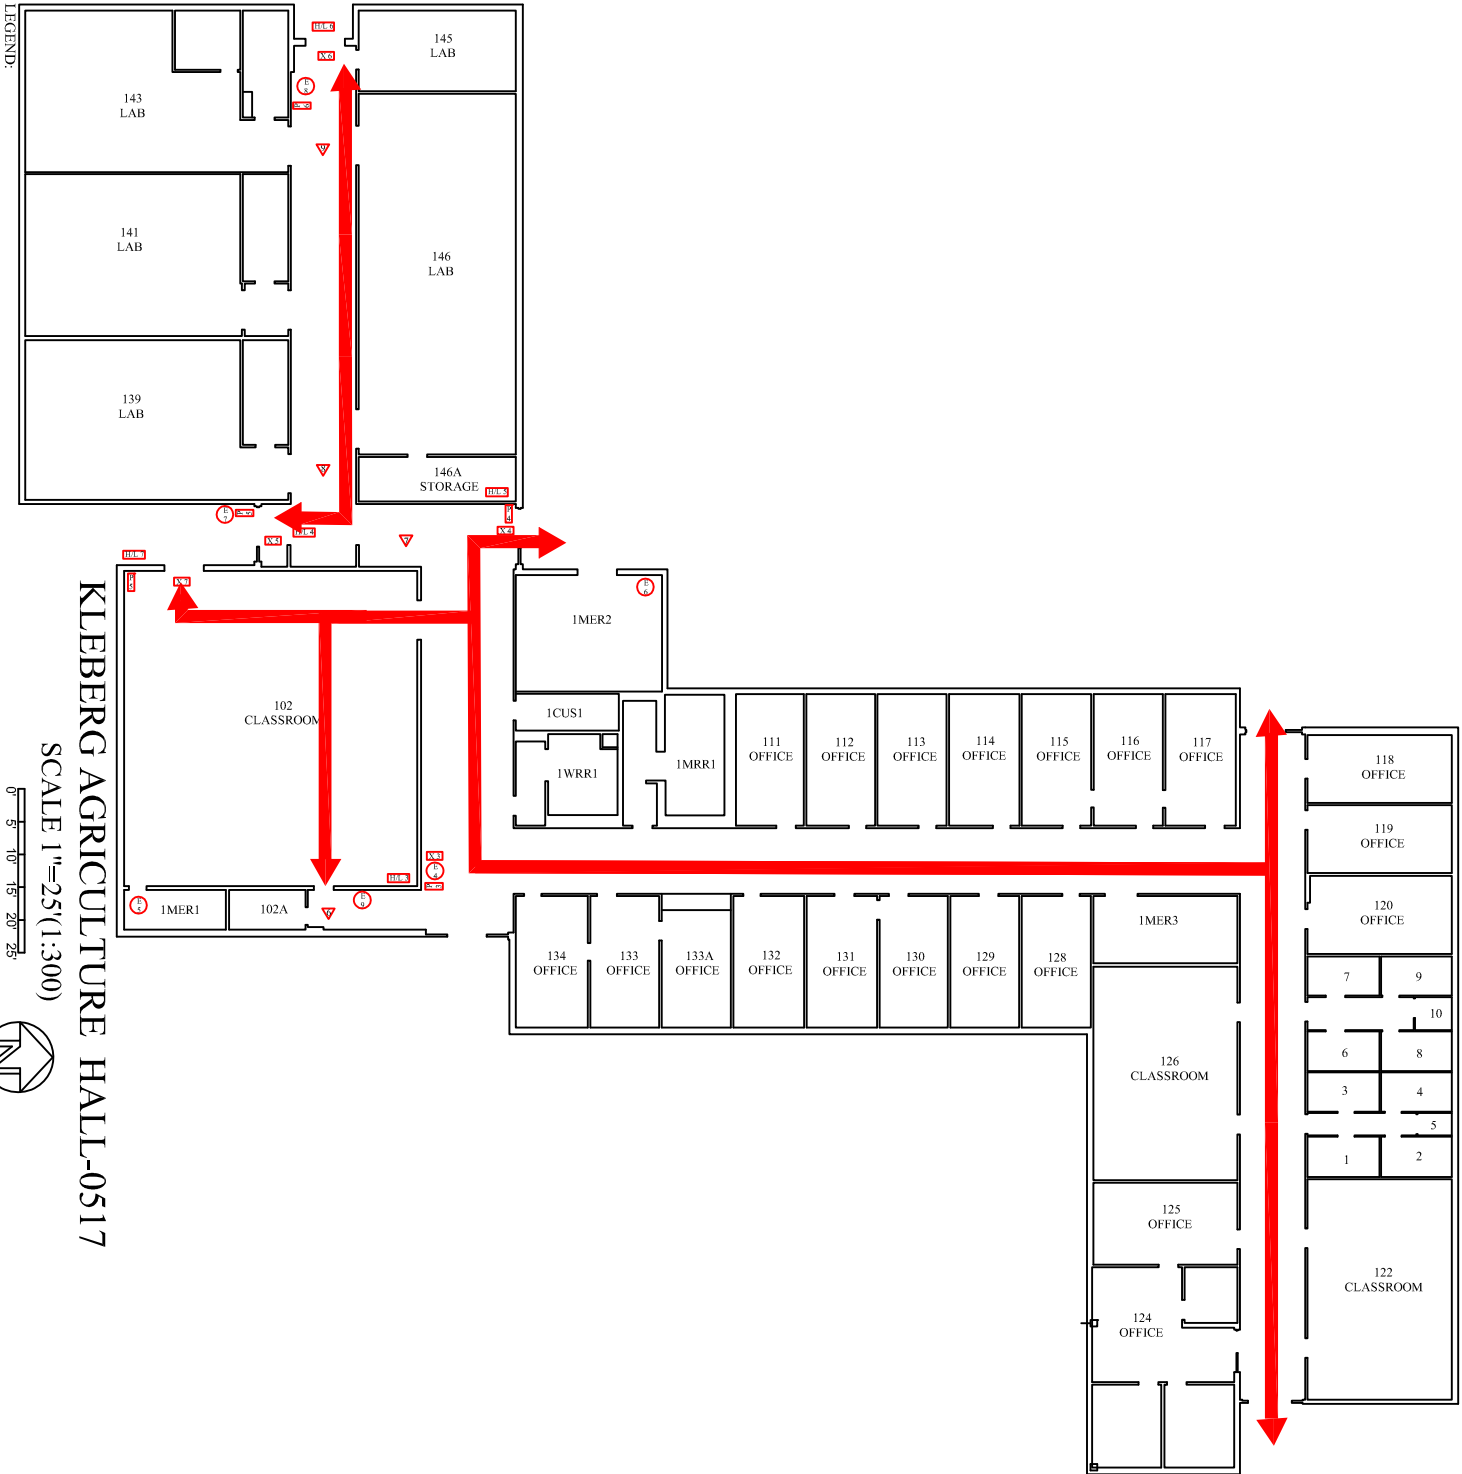

- LEGEND:**
- 1MER1.....MECHANICAL ROOM
 - 1CUS1.....CUSTODIAL
 - 1MRR1.....MEN'S RESTROOM
 - 1WRR1.....WOMEN'S RESTROOM
 - ⊕ FIRE EXTINGUISHER
 - EXIT SIGN
 - EMERGENCY LIGHT
 - ⚡ FIRE ALARM HORN/LIGHT
 - HOSE FIRE HOSE

KLBERG AGRICULTURE HALL-0517

SCALE 1"=25'(1:300)