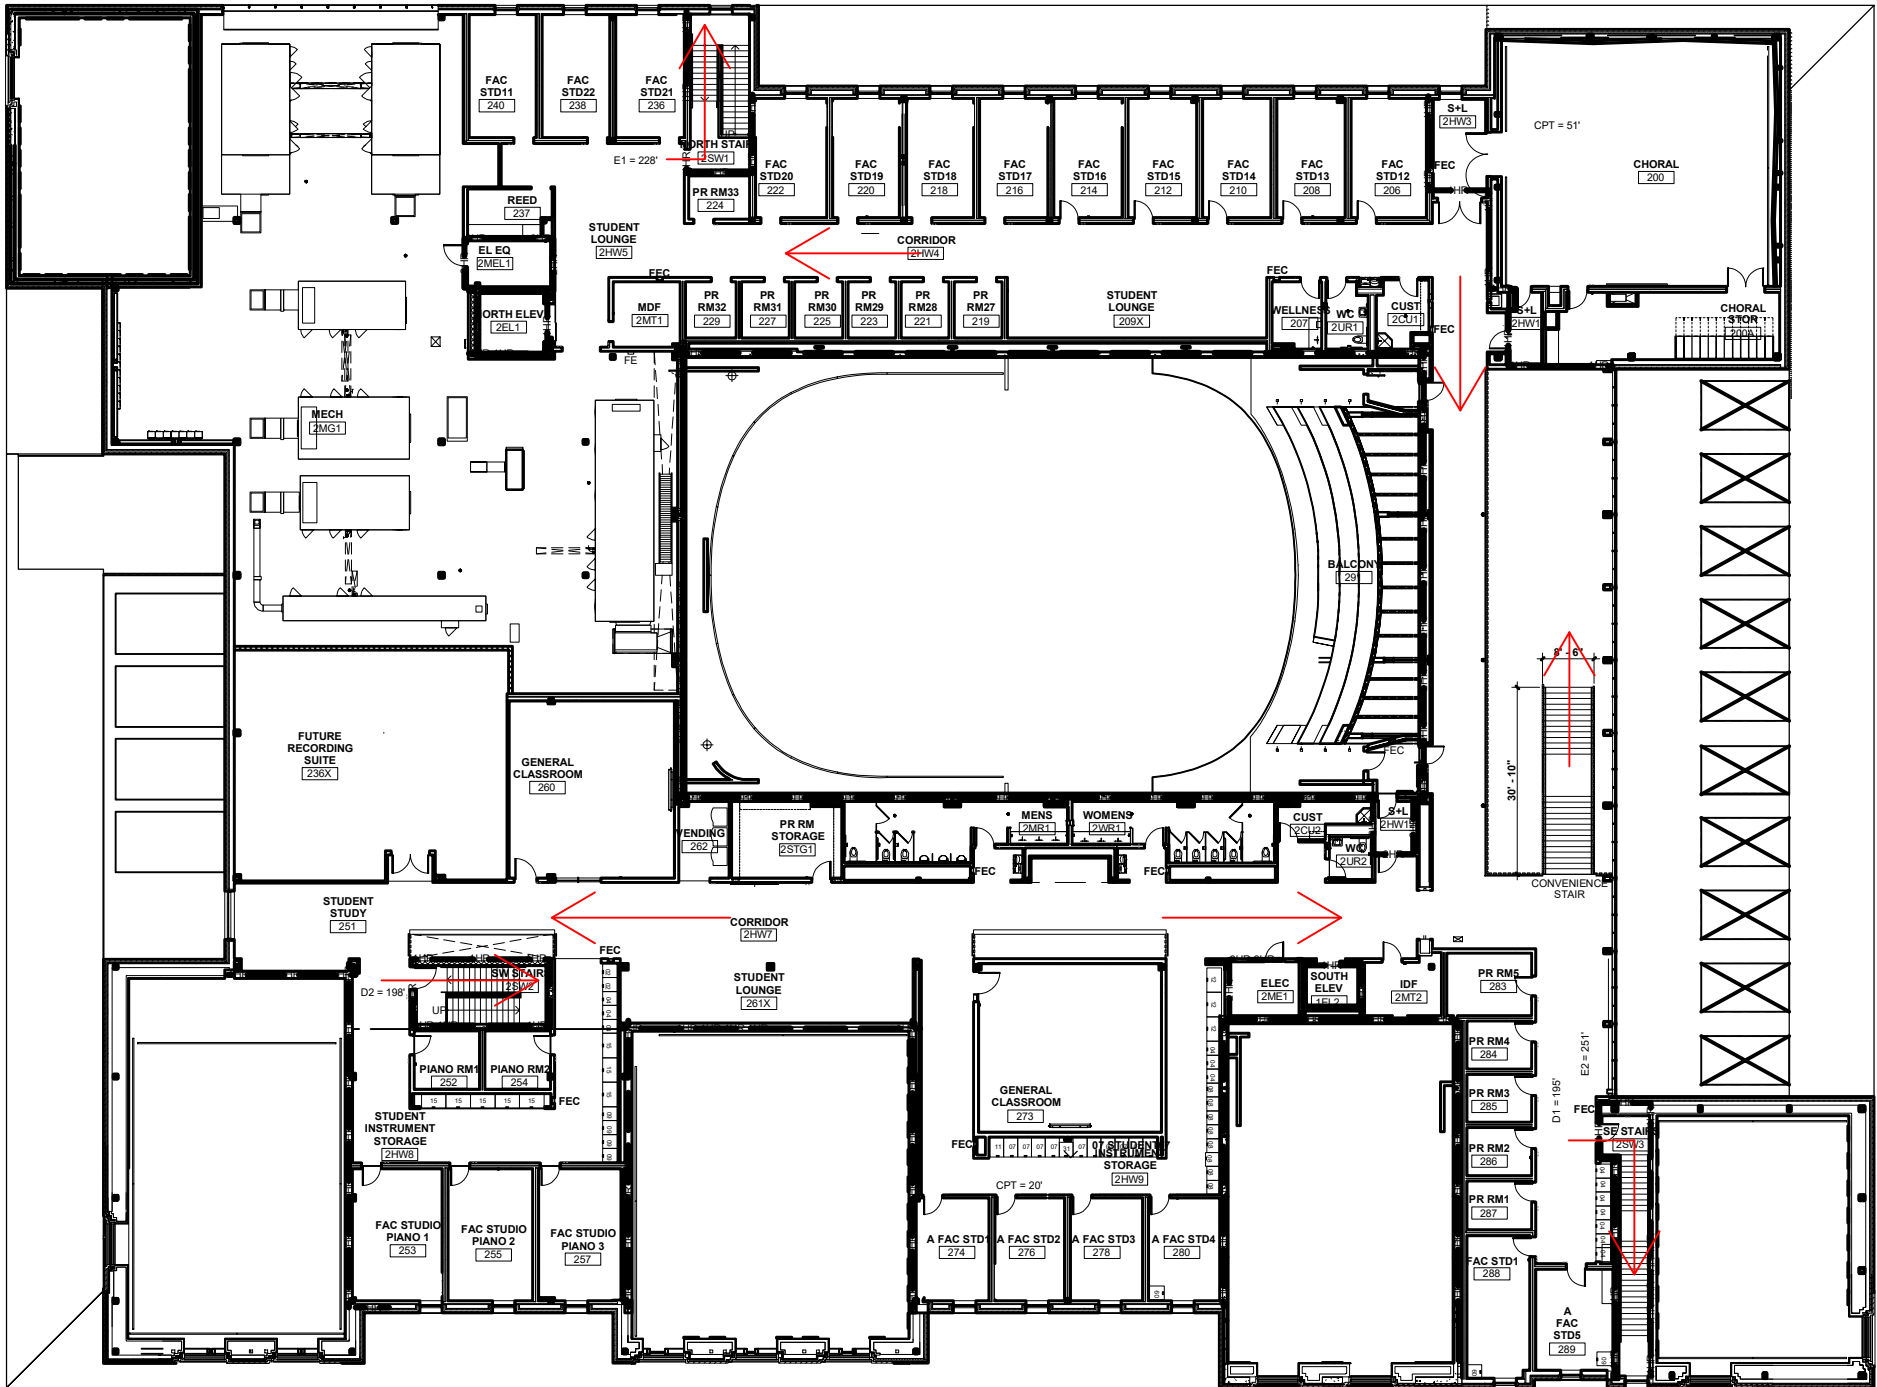

**0610 - MUSIC EDUCATION COMPLEX
FIRST FLOOR FIRE SAFETY PLAN**

1" = 10'-0"

0610 - MUSIC EDUCATION COMPLEX SECOND FLOOR FIRE SAFETY PLAN

1" = 10'-0"