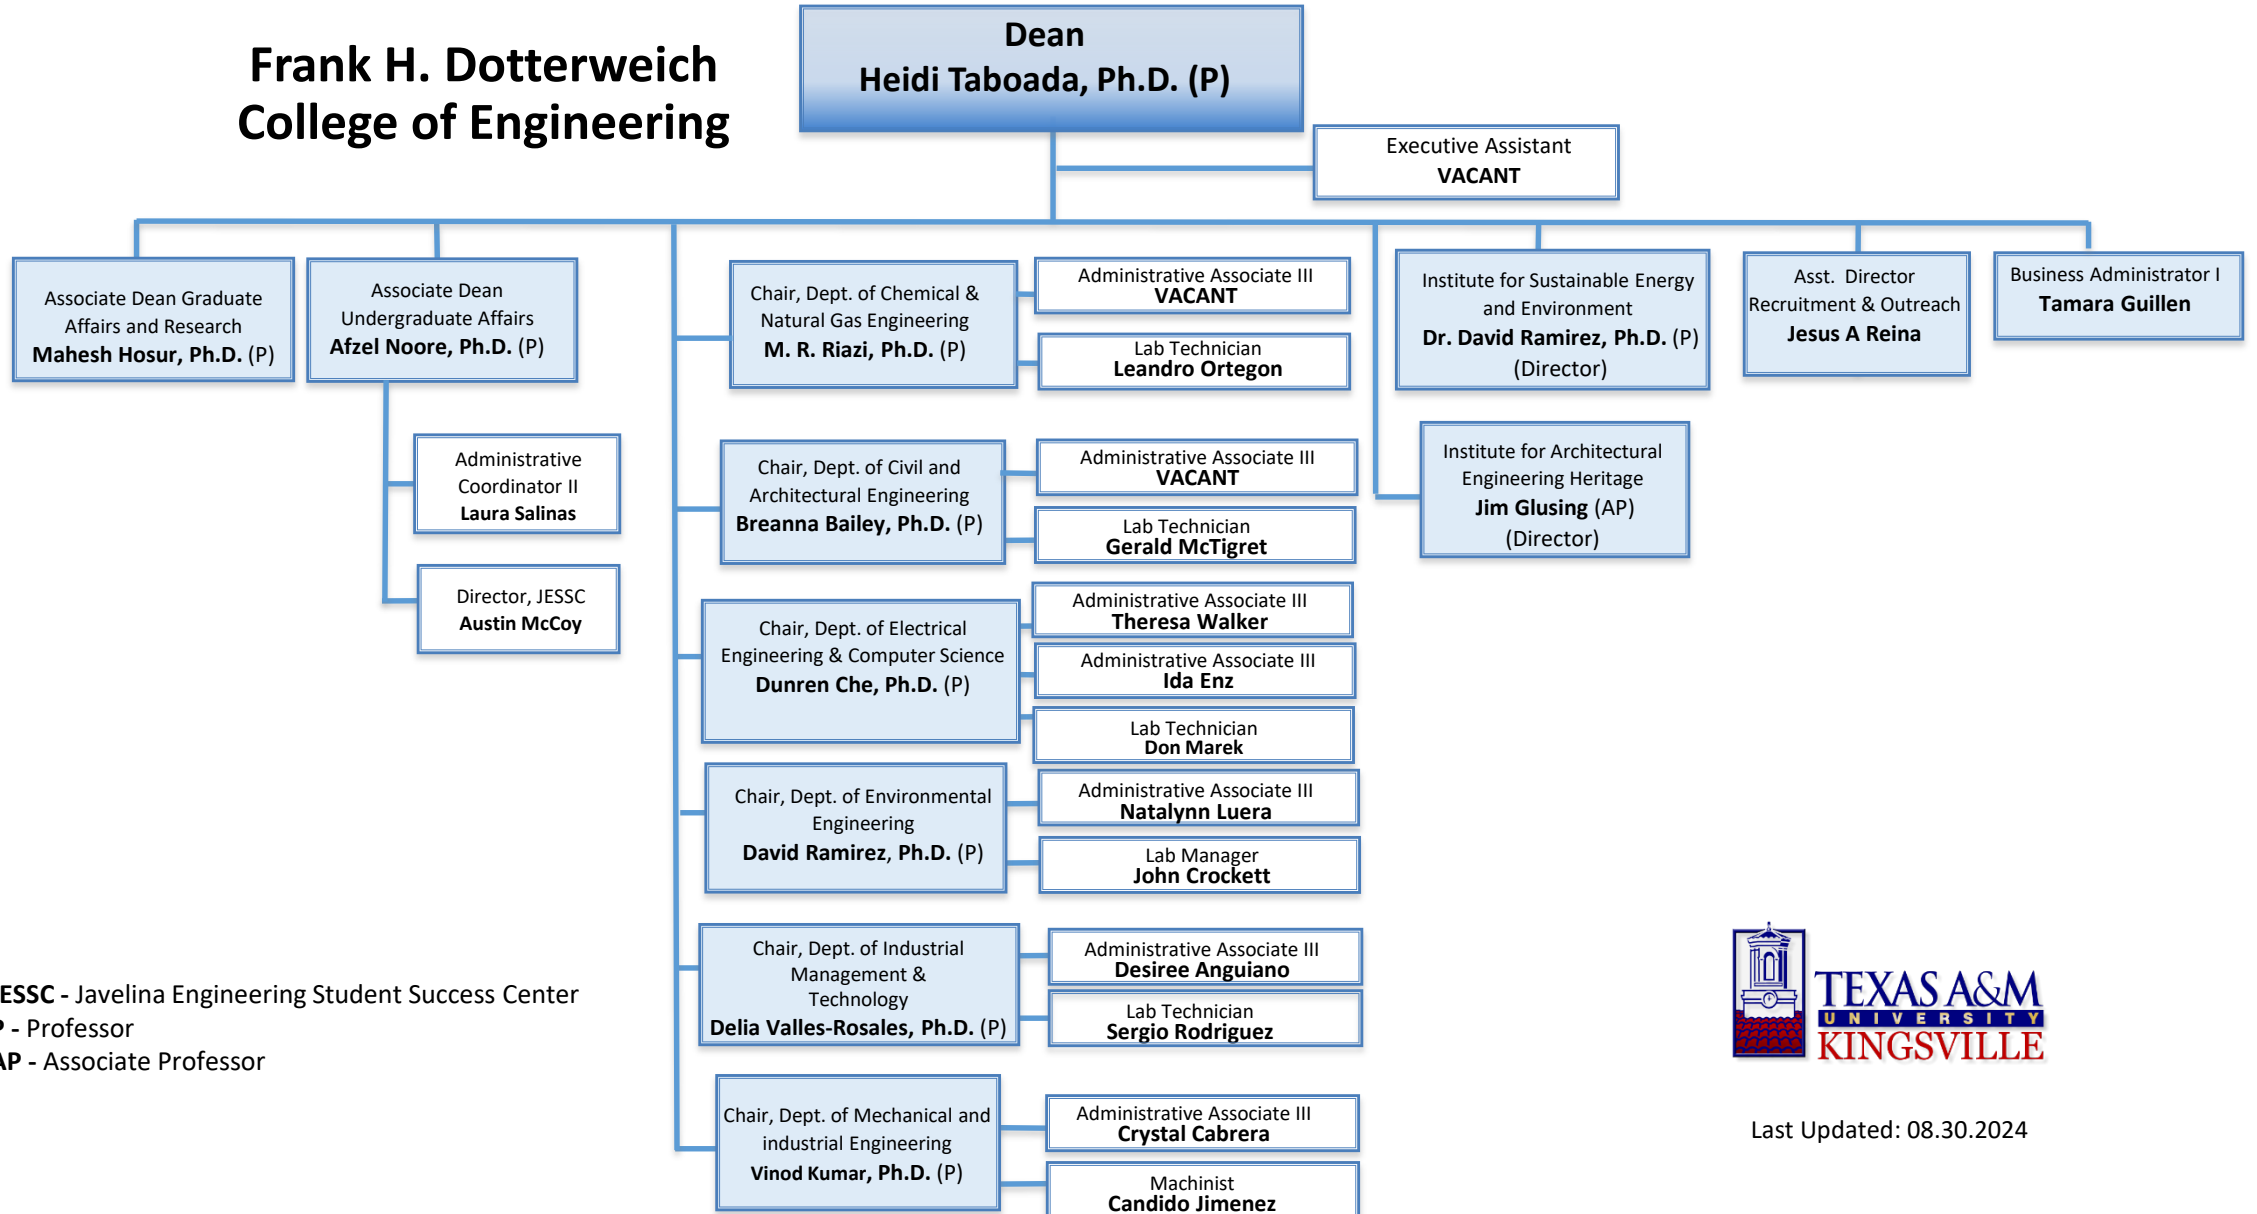

Frank H. Dotterweich College of Engineering

JESSC - Javelina Engineering Student Success Center
 P - Professor
 AP - Associate Professor

Last Updated: 08.30.2024