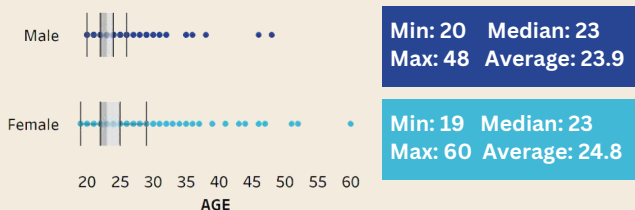

SPRING 2024 GRADUATION PROFILE

BACHELORS

MASTERS & DOCTORAL

Graduates by Level & First Time Status

445 Graduates

243 Graduates

Degrees by Colleges

452 Degrees

243 Degrees

Top 5 Programs

Gender

Age Distribution

SPRING 2024 GRADUATION PROFILE

BACHELORS

MASTERS & DOCTORAL

Graduates by Ethnicity