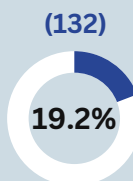

SPRING 2024 GRADUATION PROFILE

695 DEGREES

Degrees by Academic Level

Degrees by Colleges

Graduates by Gender

Gender by College

688 GRADUATES

Graduates by Ethnicity

Other : (Unknown, Two or More Races, American Indian and Asian)

Residence of Origin

In State

Top 5 Counties

Out of State

16 Graduates from 12 states

Foreign

Top 5 Countries

SPRING 2024 GRADUATION PROFILE

BACHELORS

MASTERS & DOCTORAL

Graduates by Level & First Time Status

445 Graduates

243 Graduates

Degrees by Colleges

452 Degrees