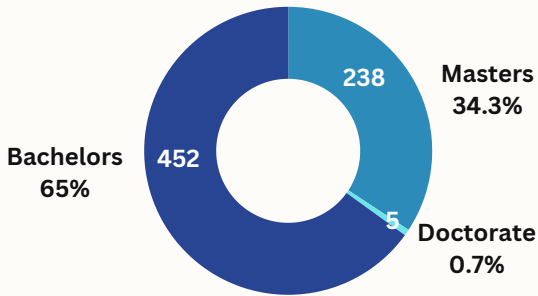

SPRING 2024 GRADUATION PROFILE

695 DEGREES

Degrees by Academic Level

Degrees by Colleges

Graduates by Gender

Gender by College

688 GRADUATES

Graduates by Ethnicity

Other : (Unknown, Two or More Races, American Indian and Asian)

Residence of Origin

In State

Top 5 Counties

Out of State

16 Graduates from 12 states

Foreign

Top 5 Countries

SPRING 2024 GRADUATION PROFILE

BACHELORS

MASTERS & DOCTORAL

Graduates by Level & First Time Status

445 Graduates

243 Graduates

Degrees by Colleges

452 Degrees