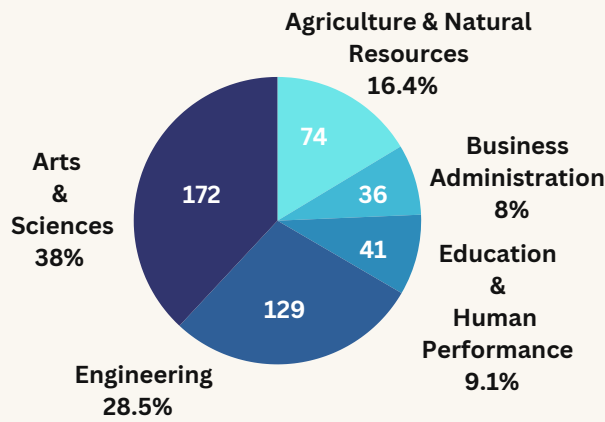

SPRING 2024 GRADUATION PROFILE

BACHELORS

MASTERS & DOCTORAL

Graduates by Level & First Time Status

445 Graduates

243 Graduates

Degrees by Colleges

452 Degrees

243 Degrees

Top 5 Programs

Gender

Age Distribution

SPRING 2024 GRADUATION PROFILE

BACHELORS

MASTERS & DOCTORAL

Graduates by Ethnicity