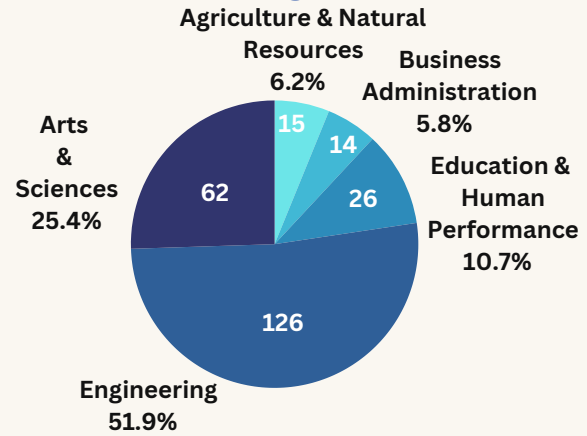

SPRING 2024 GRADUATION PROFILE

BACHELORS

MASTERS & DOCTORAL

Graduates by Level & First Time Status

445 Graduates

243 Graduates

Degrees by Colleges

452 Degrees

243 Degrees

Top 5 Programs

Gender

Age Distribution

SPRING 2024 GRADUATION PROFILE

BACHELORS

MASTERS & DOCTORAL

Graduates by Ethnicity