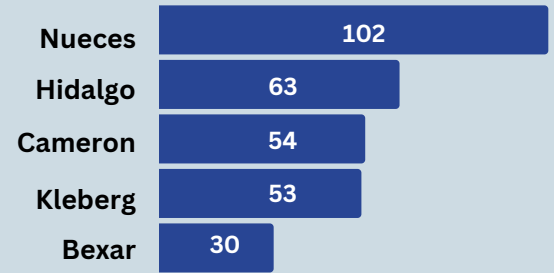

SPRING 2024 GRADUATION PROFILE

695 DEGREES

Degrees by Academic Level

Degrees by Colleges

Graduates by Gender

Gender by College

688 GRADUATES

Graduates by Ethnicity

Other : (Unknown, Two or More Races, American Indian and Asian)

Residence of Origin

In State

Top 5 Counties

Out of State

16 Graduates from 12 states

Foreign

Top 5 Countries