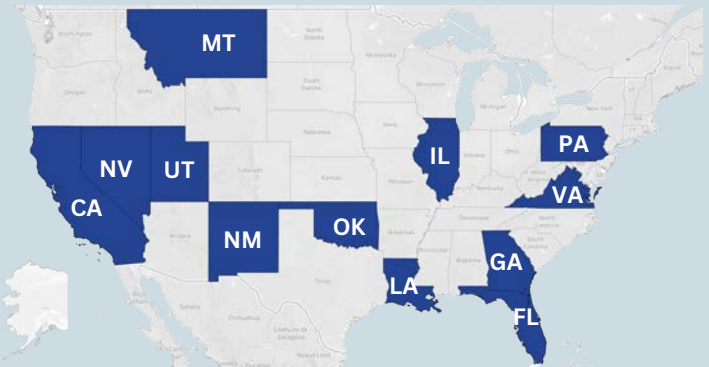

Other : (Unknown, Two or More Races, American Indian and Asian)

Residence of Origin

In State

Top 5 Counties

Out of State

16 Graduates from 12 states

Foreign

Top 5 Countries

SPRING 2024 GRADUATION PROFILE

BACHELORS

MASTERS & DOCTORAL

Graduates by Level & First Time Status

445 Graduates

243 Graduates

Degrees by Colleges

452 Degrees