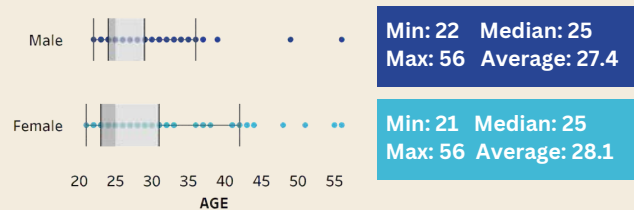

SPRING 2024 GRADUATION PROFILE

BACHELORS

MASTERS & DOCTORAL

Graduates by Level & First Time Status

445 Graduates

243 Graduates

Degrees by Colleges

452 Degrees

243 Degrees

Top 5 Programs

Gender

Age Distribution

SPRING 2024 GRADUATION PROFILE

BACHELORS

MASTERS & DOCTORAL

Graduates by Ethnicity