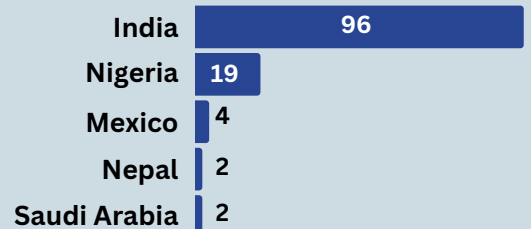

SPRING 2024 GRADUATION PROFILE

695 DEGREES

Degrees by Academic Level

Degrees by Colleges

Graduates by Gender

Gender by College

688 GRADUATES

Graduates by Ethnicity

Other : (Unknown, Two or More Races, American Indian and Asian)

Residence of Origin

In State

Top 5 Counties

Out of State

16 Graduates from 12 states

Foreign

Top 5 Countries

SPRING 2024 GRADUATION PROFILE

BACHELORS

MASTERS & DOCTORAL

Graduates by Level & First Time Status

445 Graduates

243 Graduates

Degrees by Colleges

452 Degrees