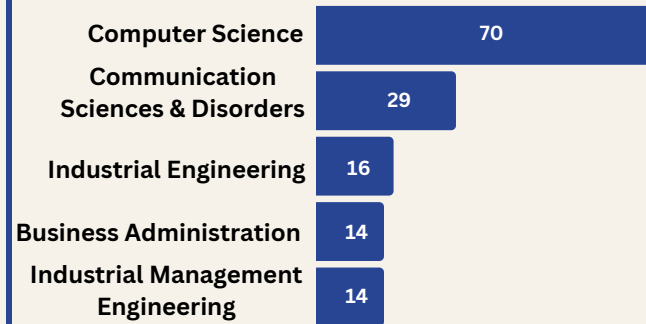

SPRING 2024 GRADUATION PROFILE

BACHELORS

MASTERS & DOCTORAL

Graduates by Level & First Time Status

445 Graduates

243 Graduates

Degrees by Colleges

452 Degrees

243 Degrees

Top 5 Programs

Gender

Age Distribution

SPRING 2024 GRADUATION PROFILE

BACHELORS

MASTERS & DOCTORAL

Graduates by Ethnicity