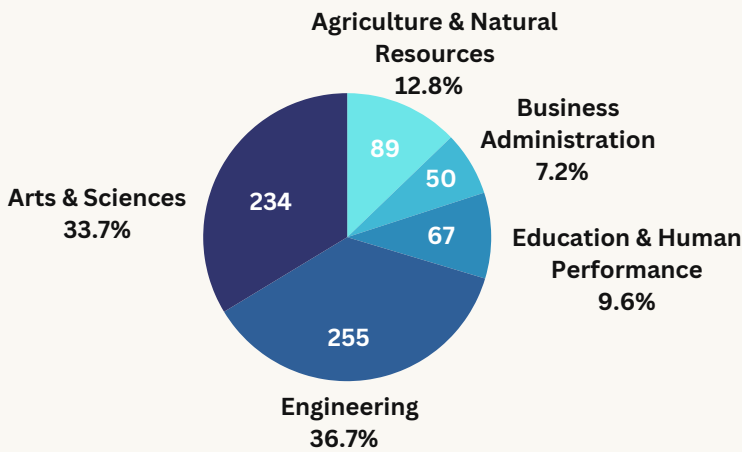

SPRING 2024 GRADUATION PROFILE

695 DEGREES

Degrees by Academic Level

Degrees by Colleges

Graduates by Gender

Gender by College

688 GRADUATES

Graduates by Ethnicity

Other : (Unknown, Two or More Races, American Indian and Asian)

Residence of Origin

In State

Top 5 Counties

Out of State

16 Graduates from 12 states

Foreign

Top 5 Countries