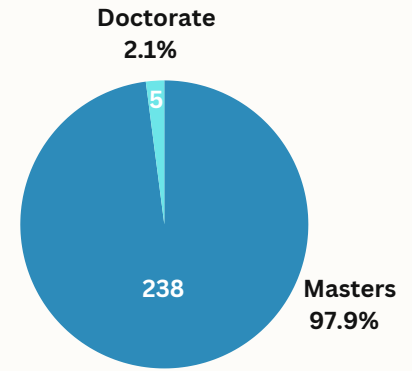

SPRING 2024 GRADUATION PROFILE

BACHELORS

MASTERS & DOCTORAL

Graduates by Level & First Time Status

445 Graduates

243 Graduates

Degrees by Colleges

452 Degrees

243 Degrees

Top 5 Programs

Gender

Age Distribution

SPRING 2024 GRADUATION PROFILE

BACHELORS

MASTERS & DOCTORAL

Graduates by Ethnicity