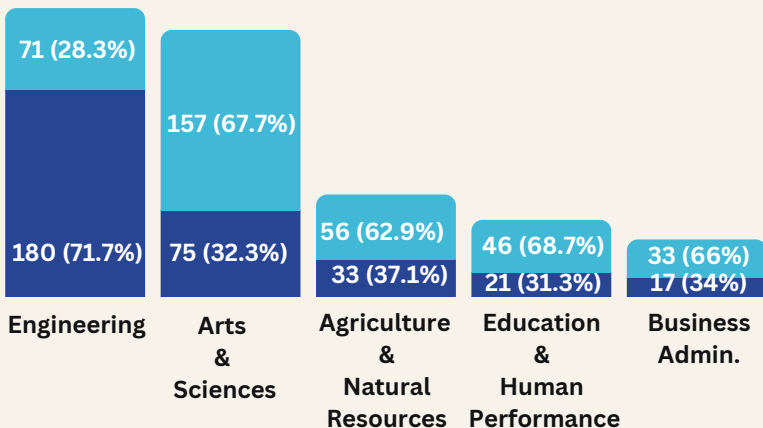

SPRING 2024 GRADUATION PROFILE

695 DEGREES

Degrees by Academic Level

Degrees by Colleges

Graduates by Gender

Gender by College

688 GRADUATES

Graduates by Ethnicity

Other : (Unknown, Two or More Races, American Indian and Asian)

Residence of Origin

In State

Top 5 Counties

Out of State

16 Graduates from 12 states

Foreign

Top 5 Countries

SPRING 2024 GRADUATION PROFILE

BACHELORS

MASTERS & DOCTORAL

Graduates by Level & First Time Status

445 Graduates

243 Graduates

Degrees by Colleges

452 Degrees