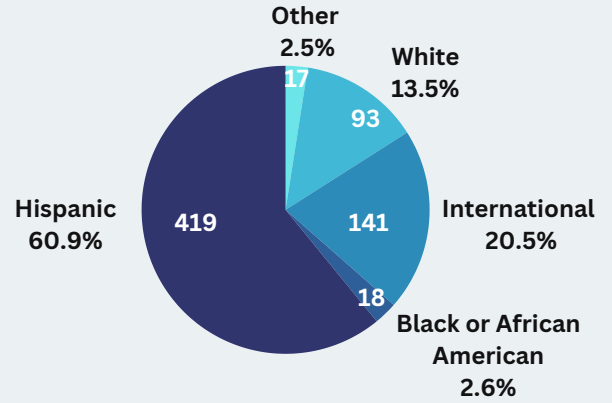

SPRING 2024 GRADUATION PROFILE

695 DEGREES

Degrees by Academic Level

Degrees by Colleges

Graduates by Gender

Gender by College

688 GRADUATES

Graduates by Ethnicity

Other : (Unknown, Two or More Races, American Indian and Asian)

Residence of Origin

In State

Top 5 Counties

Out of State

16 Graduates from 12 states

Foreign

Top 5 Countries