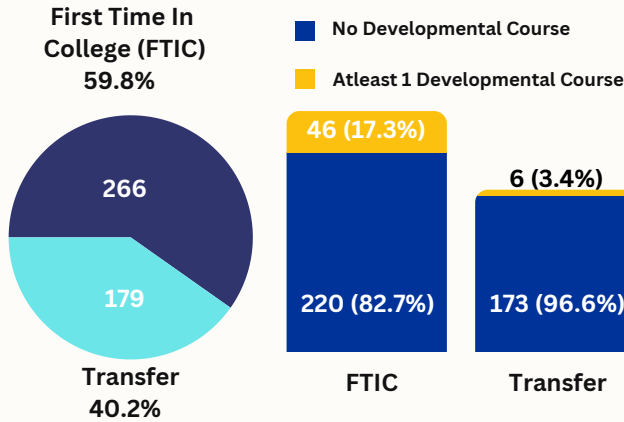

SPRING 2024 GRADUATION PROFILE

BACHELORS

MASTERS & DOCTORAL

Graduates by Level & First Time Status

445 Graduates

243 Graduates

Degrees by Colleges

452 Degrees

243 Degrees

Top 5 Programs

Gender

Age Distribution

SPRING 2024 GRADUATION PROFILE

BACHELORS

MASTERS & DOCTORAL

Graduates by Ethnicity