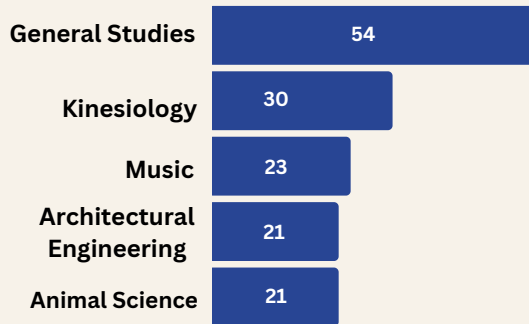

SPRING 2024 GRADUATION PROFILE

BACHELORS

MASTERS & DOCTORAL

Graduates by Level & First Time Status

445 Graduates

243 Graduates

Degrees by Colleges

452 Degrees

243 Degrees

Top 5 Programs

Gender

Age Distribution

SPRING 2024 GRADUATION PROFILE

BACHELORS

MASTERS & DOCTORAL

Graduates by Ethnicity