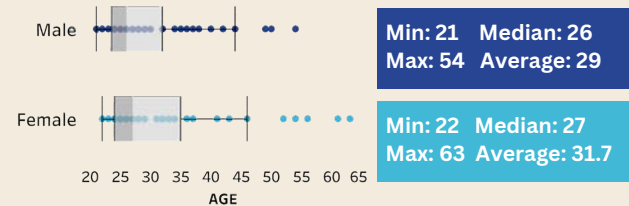

BACHELORS MASTERS & DOCTORAL

Graduates by Level & First Time Status

130 Graduates

119 Graduates

Degrees by Colleges

130 Degrees

119 Degrees

Top 5 Programs

Gender

Age Distribution

SUMMER 2024 GRADUATION PROFILE

BACHELORS

MASTERS & DOCTORAL

Graduates by Ethnicity

Residence of Origin