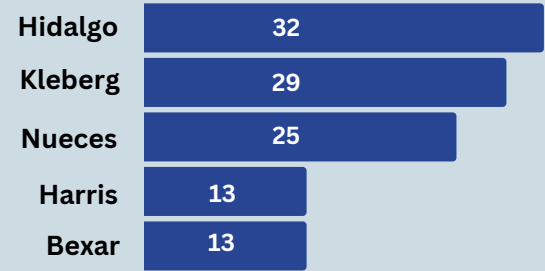

SUMMER 2024 GRADUATION PROFILE

249 DEGREES

249 GRADUATES

Degrees by Academic Level

Graduates by Ethnicity

Degrees by Colleges

Residence of Origin

In State

Top 5 Counties

Out of State

9 Graduates from 7 states

Graduates by Gender

Gender by College

Foreign

Top 5 Countries

SUMMER 2024 GRADUATION PROFILE