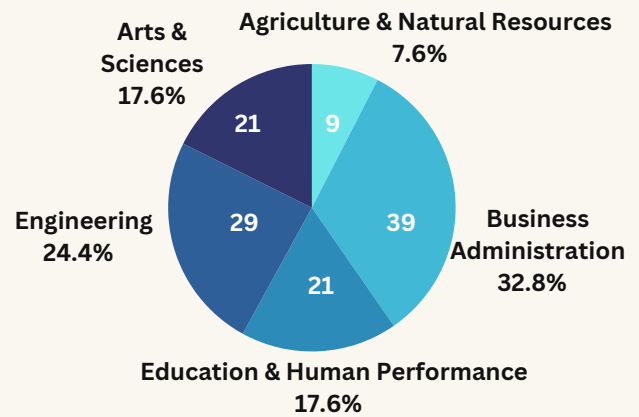

BACHELORS MASTERS & DOCTORAL

Graduates by Level & First Time Status

130 Graduates

119 Graduates

Degrees by Colleges

130 Degrees

119 Degrees

Top 5 Programs

Gender

Age Distribution

SUMMER 2024 GRADUATION PROFILE

BACHELORS

MASTERS & DOCTORAL

Graduates by Ethnicity

Residence of Origin