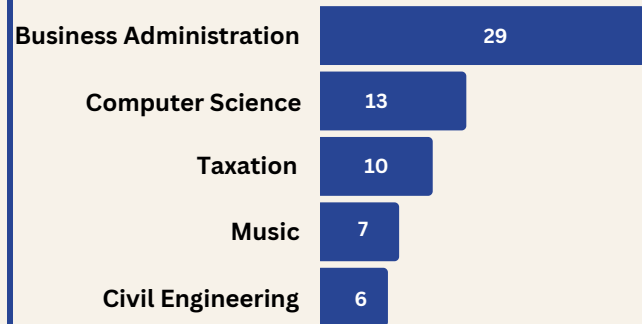

BACHELORS MASTERS & DOCTORAL

Graduates by Level & First Time Status

130 Graduates

119 Graduates

Degrees by Colleges

130 Degrees

119 Degrees

Top 5 Programs

Gender

Age Distribution

SUMMER 2024 GRADUATION PROFILE

BACHELORS

MASTERS & DOCTORAL

Graduates by Ethnicity

Residence of Origin