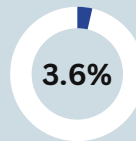

Out of State