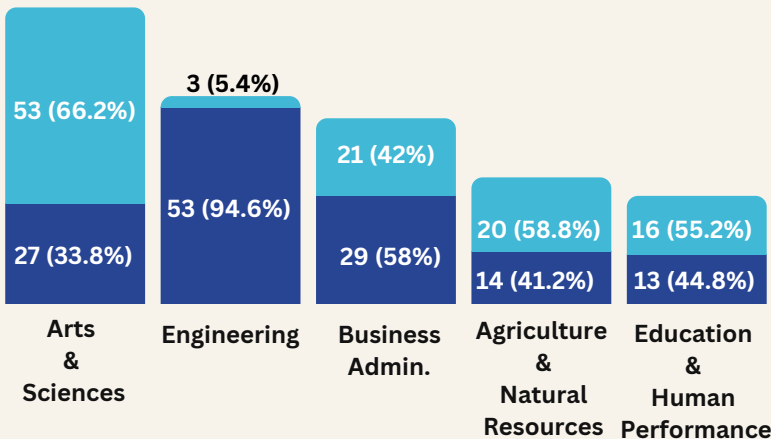

SUMMER 2024 GRADUATION PROFILE

249 DEGREES

249 GRADUATES

Degrees by Academic Level

Graduates by Ethnicity

Degrees by Colleges

Residence of Origin

In State

Top 5 Counties

Out of State

9 Graduates from 7 states

Graduates by Gender

Gender by College

Foreign

Top 5 Countries

SUMMER 2024 GRADUATION PROFILE

BACHELORS MASTERS & DOCTORAL

Graduates by Level & First Time Status

130 Graduates

119 Graduates

Degrees by Colleges

130 Degrees

119 Degrees

Top 5 Programs