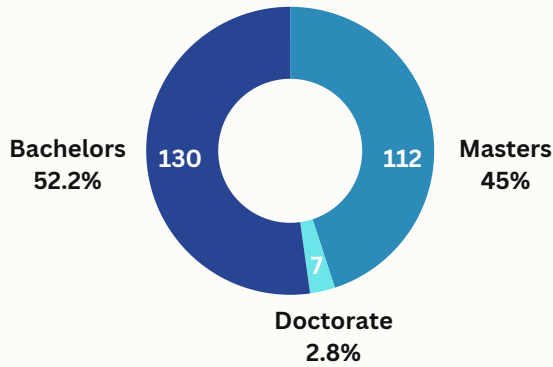

SUMMER 2024 GRADUATION PROFILE

249 DEGREES

249 GRADUATES

Degrees by Academic Level

Graduates by Ethnicity

Degrees by Colleges

Residence of Origin

In State

Top 5 Counties

Out of State

9 Graduates from 7 states

Graduates by Gender

Gender by College

Foreign

Top 5 Countries

SUMMER 2024 GRADUATION PROFILE