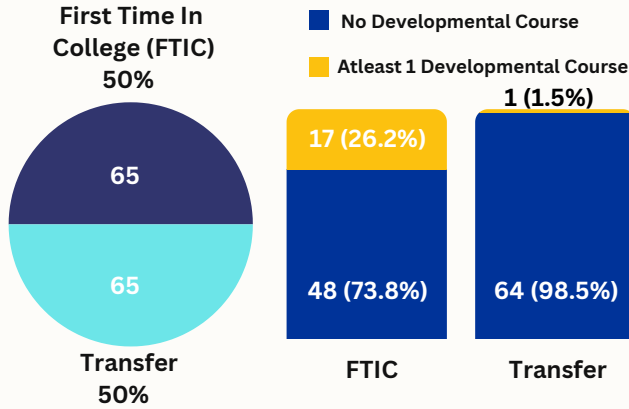

SUMMER 2024 GRADUATION PROFILE

249 DEGREES

249 GRADUATES

Degrees by Academic Level

Graduates by Ethnicity

Degrees by Colleges

Residence of Origin

In State

Top 5 Counties

Out of State

9 Graduates from 7 states

Graduates by Gender

Gender by College

Foreign

Top 5 Countries

SUMMER 2024 GRADUATION PROFILE

BACHELORS MASTERS & DOCTORAL

Graduates by Level & First Time Status

130 Graduates

119 Graduates

Degrees by Colleges

130 Degrees

119 Degrees

Top 5 Programs