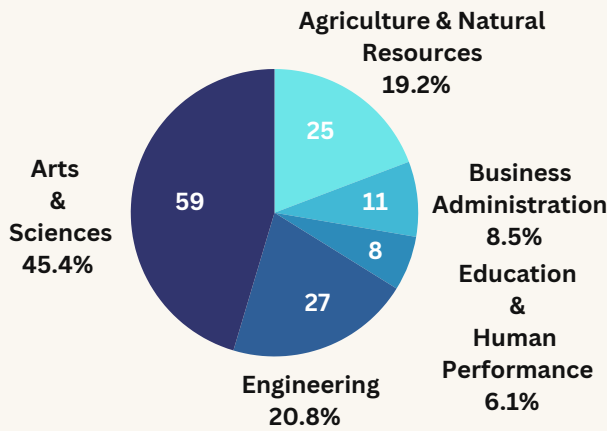

BACHELORS MASTERS & DOCTORAL

Graduates by Level & First Time Status

130 Graduates

119 Graduates

Degrees by Colleges

130 Degrees

119 Degrees

Top 5 Programs

Gender

Age Distribution

SUMMER 2024 GRADUATION PROFILE

BACHELORS

MASTERS & DOCTORAL

Graduates by Ethnicity

Residence of Origin