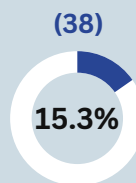

SUMMER 2024 GRADUATION PROFILE

249 DEGREES

249 GRADUATES

Degrees by Academic Level

Graduates by Ethnicity

Degrees by Colleges

Residence of Origin

In State

Top 5 Counties

Out of State

9 Graduates from 7 states

Graduates by Gender

Gender by College

Foreign

Top 5 Countries

SUMMER 2024 GRADUATION PROFILE