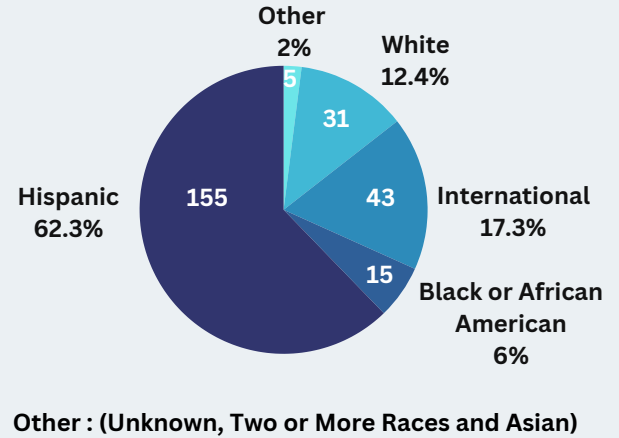

SUMMER 2024 GRADUATION PROFILE

249 DEGREES

249 GRADUATES

Degrees by Academic Level

Graduates by Ethnicity

Degrees by Colleges

Residence of Origin

In State

Top 5 Counties

Out of State

9 Graduates from 7 states

Graduates by Gender

Gender by College

Foreign

Top 5 Countries

SUMMER 2024 GRADUATION PROFILE