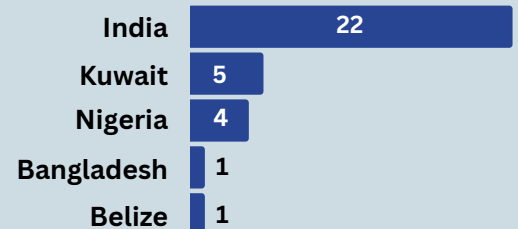

SUMMER 2024 GRADUATION PROFILE

249 DEGREES

249 GRADUATES

Degrees by Academic Level

Graduates by Ethnicity

Degrees by Colleges

Residence of Origin

In State

Top 5 Counties

Out of State

9 Graduates from 7 states

Graduates by Gender

Gender by College

Foreign

Top 5 Countries

SUMMER 2024 GRADUATION PROFILE