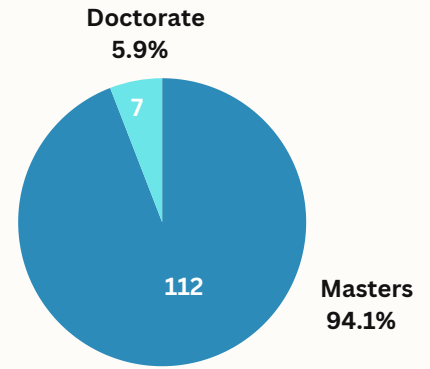

SUMMER 2024 GRADUATION PROFILE

249 DEGREES

249 GRADUATES

Degrees by Academic Level

Graduates by Ethnicity

Degrees by Colleges

Residence of Origin

In State

Top 5 Counties

Out of State

9 Graduates from 7 states

Graduates by Gender

Gender by College

Foreign

Top 5 Countries

SUMMER 2024 GRADUATION PROFILE

BACHELORS MASTERS & DOCTORAL

Graduates by Level & First Time Status

130 Graduates

119 Graduates

Degrees by Colleges

130 Degrees

119 Degrees

Top 5 Programs