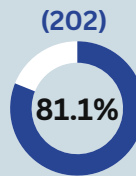

SUMMER 2024 GRADUATION PROFILE

249 DEGREES

249 GRADUATES

Degrees by Academic Level

Graduates by Ethnicity

Degrees by Colleges

Residence of Origin

In State

Top 5 Counties

Out of State

9 Graduates from 7 states

Graduates by Gender

Gender by College

Foreign

Top 5 Countries

SUMMER 2024 GRADUATION PROFILE