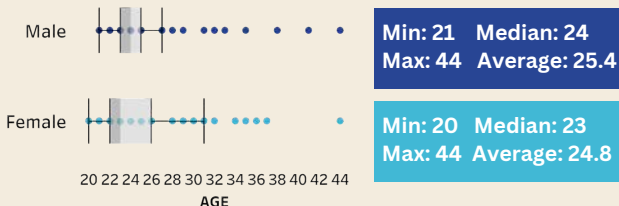

BACHELORS MASTERS & DOCTORAL

Graduates by Level & First Time Status

130 Graduates

119 Graduates

Degrees by Colleges

130 Degrees

119 Degrees

Top 5 Programs

Gender

Age Distribution

SUMMER 2024 GRADUATION PROFILE

BACHELORS

MASTERS & DOCTORAL

Graduates by Ethnicity

Residence of Origin