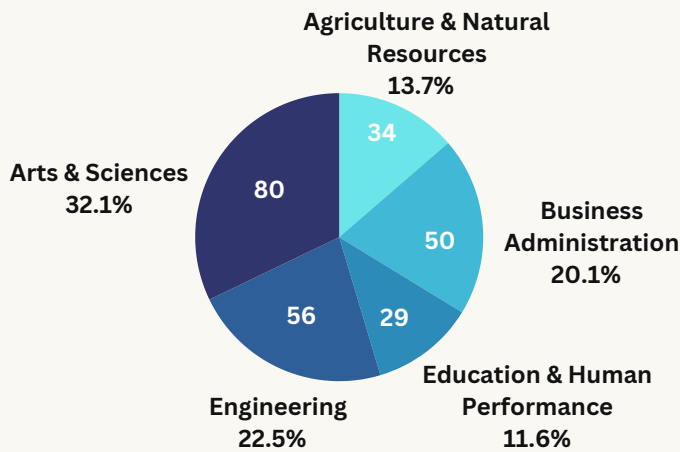

SUMMER 2024 GRADUATION PROFILE

249 DEGREES

249 GRADUATES

Degrees by Academic Level

Graduates by Ethnicity

Degrees by Colleges

Residence of Origin

In State

Top 5 Counties

Out of State

9 Graduates from 7 states

Graduates by Gender

Gender by College

Foreign

Top 5 Countries

SUMMER 2024 GRADUATION PROFILE